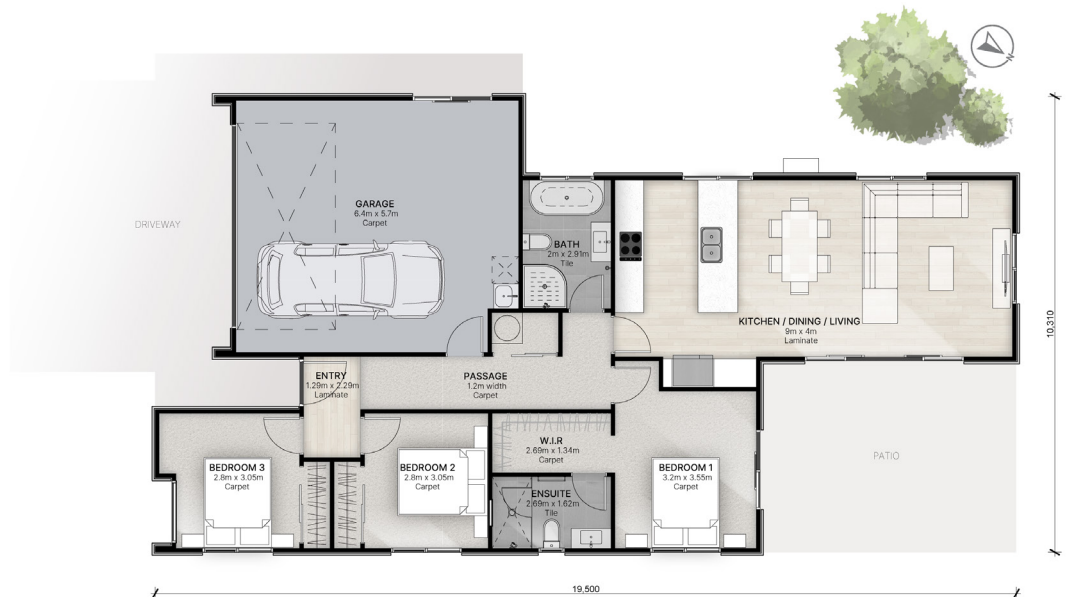

HARROW GREEN

BY KEVLER

Lot 112

3

2

2

141m²

424m²

EXTERIOR RENDER

Floor Plan

Scan me to view available homes

These images are an artistic interpretation of the design. They are not an exact rendition.

Interior Design

KITCHEN/LIVING

Laminate timber flooring
Otium Oak 345