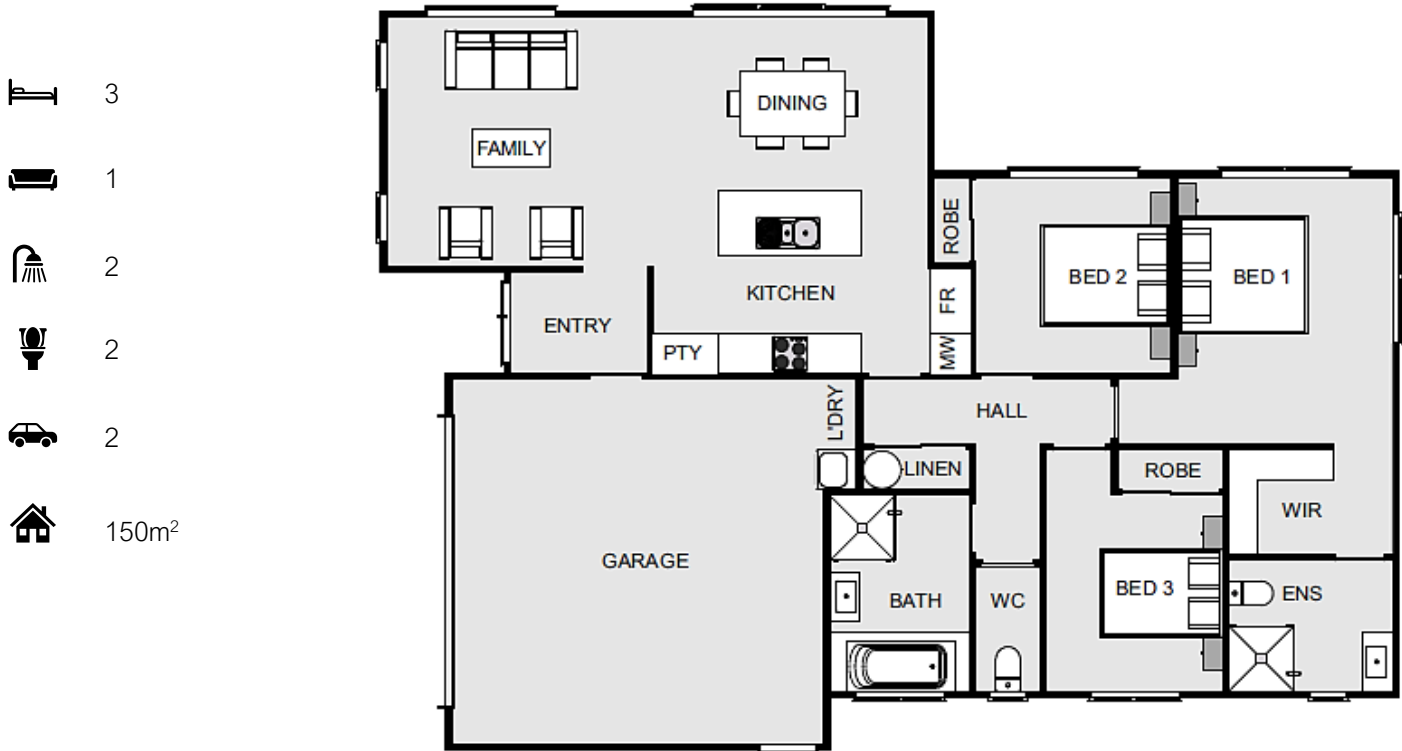

I'm in the
Top 20

Exclusive Design

Awatea 150

Why people like me?

- Perfect size for a first home
- Economic
- Open plan living
- Separate bathroom and WC

KEVLER HOMES

kevlerrhomes.co.nz | Copyright to this plan is exclusive to Kevler Homes