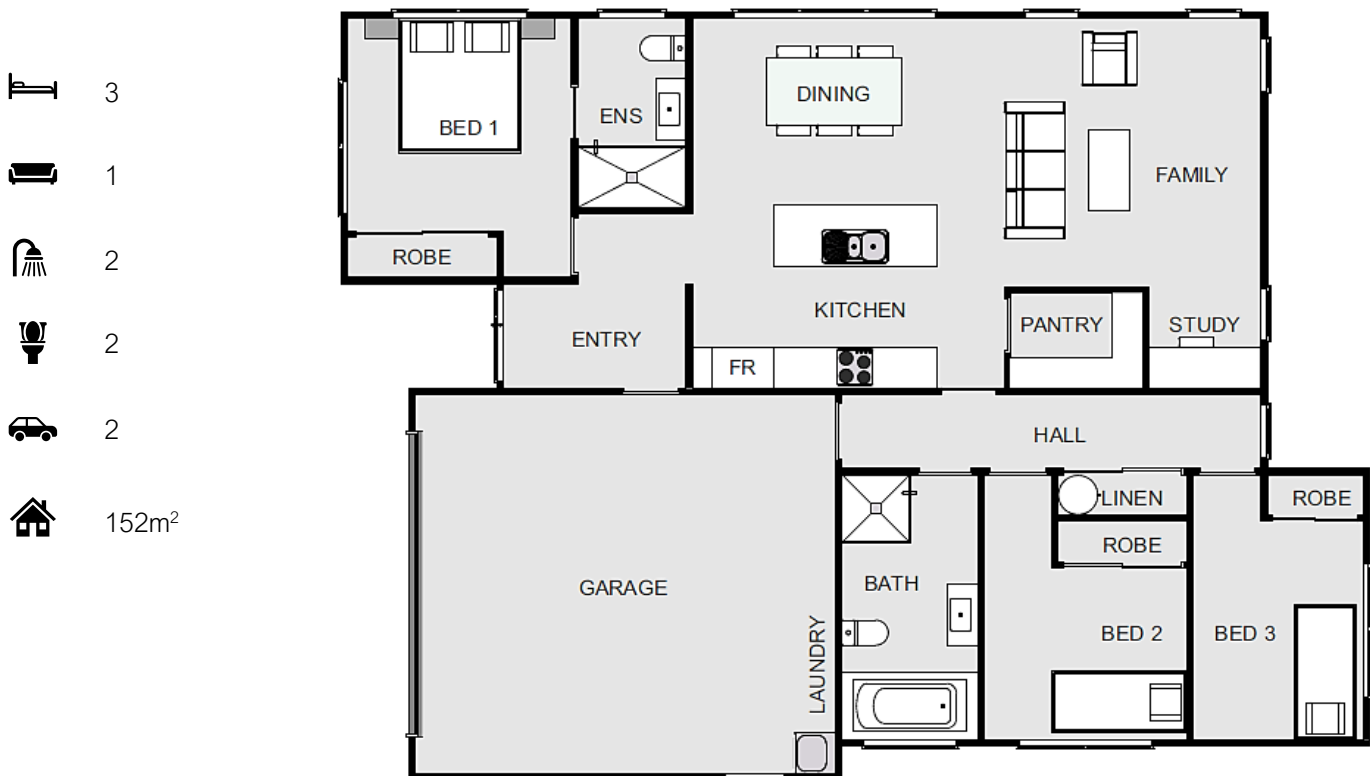

I'm in the  
Top 20

Exclusive Design

Awatea 152

### Why people like me?

- Perfect size for a first home
- Economic
- Open plan living with study corner
- Kitchen with walk in pantry

**KEVLER** HOMES

kevlerrhomes.co.nz | Copyright to this plan is exclusive to Kevler Homes