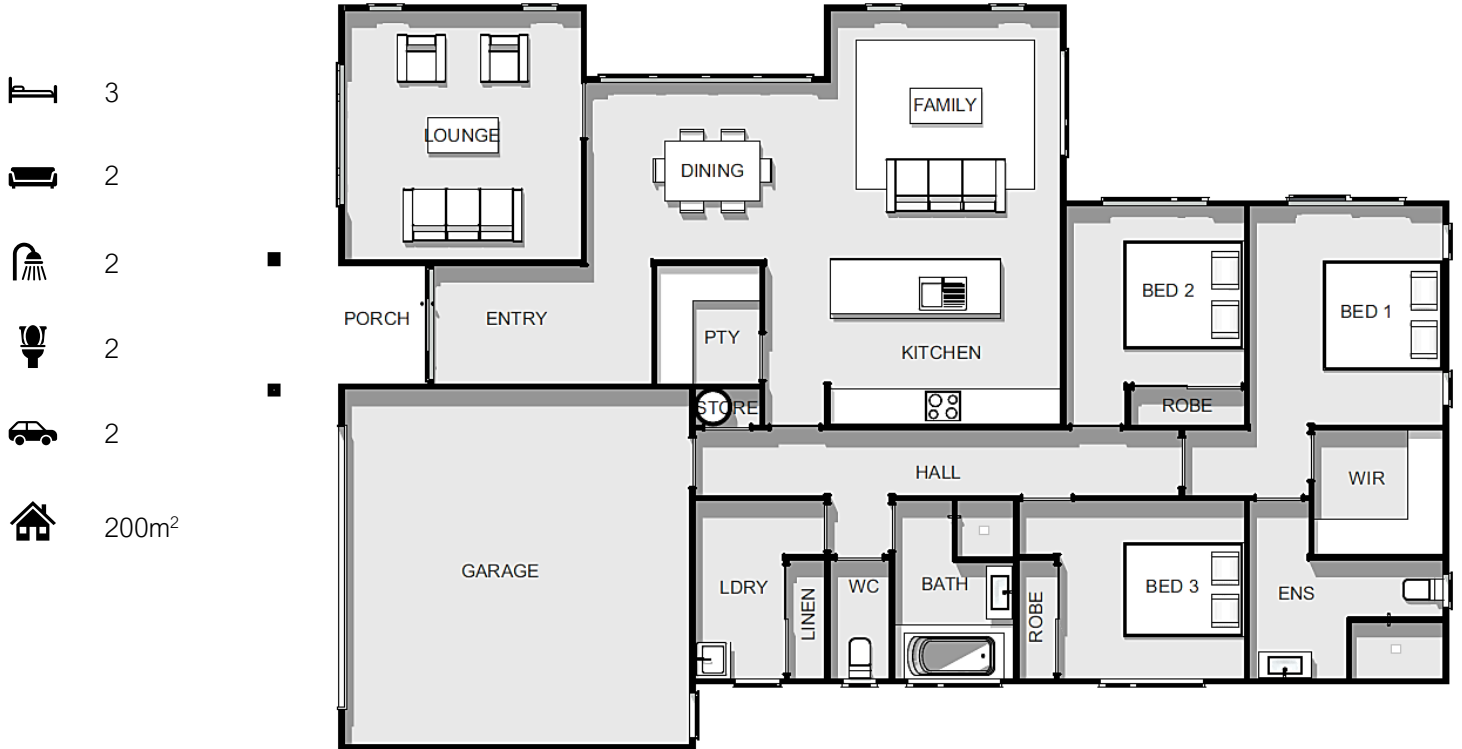

I'm in the  
Top 20

Exclusive Design

Kirkwood 200

Why people like me?

- Separate laundry with linen cupboard
- Open plan living with separate lounge
- Kitchen with walk in pantry
- Porch and entry create a welcoming touch

- 3
- 2
- 2
- 2
- 2
- 200m<sup>2</sup>

**KEVLER** HOMES

kevlerrhomes.co.nz | Copyright to this plan is exclusive to Kevler Homes