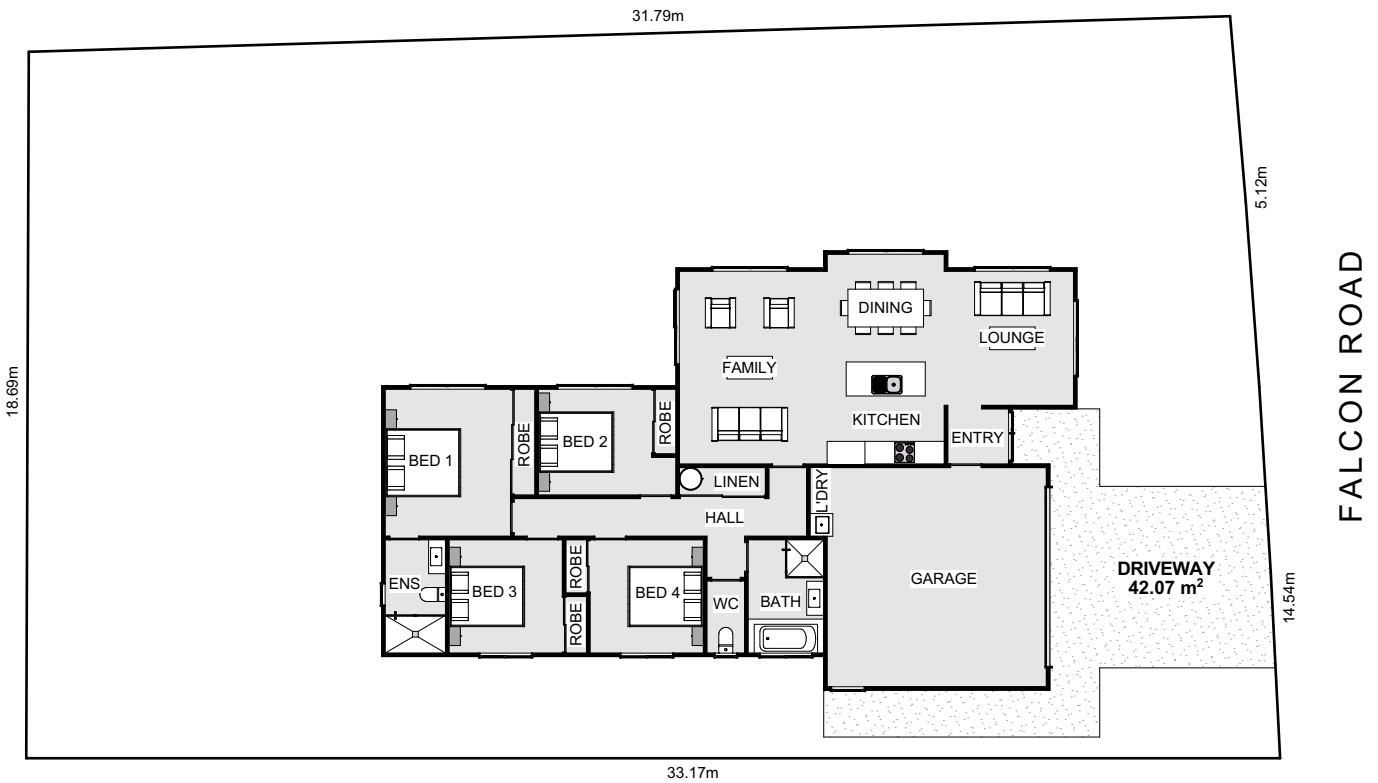

ROW

W 11.62m
L 18.39m

LOT 172
FALCON'S LANDING

HOUSE/SECTION SIZE 170M²/623M²

2

4

2

2